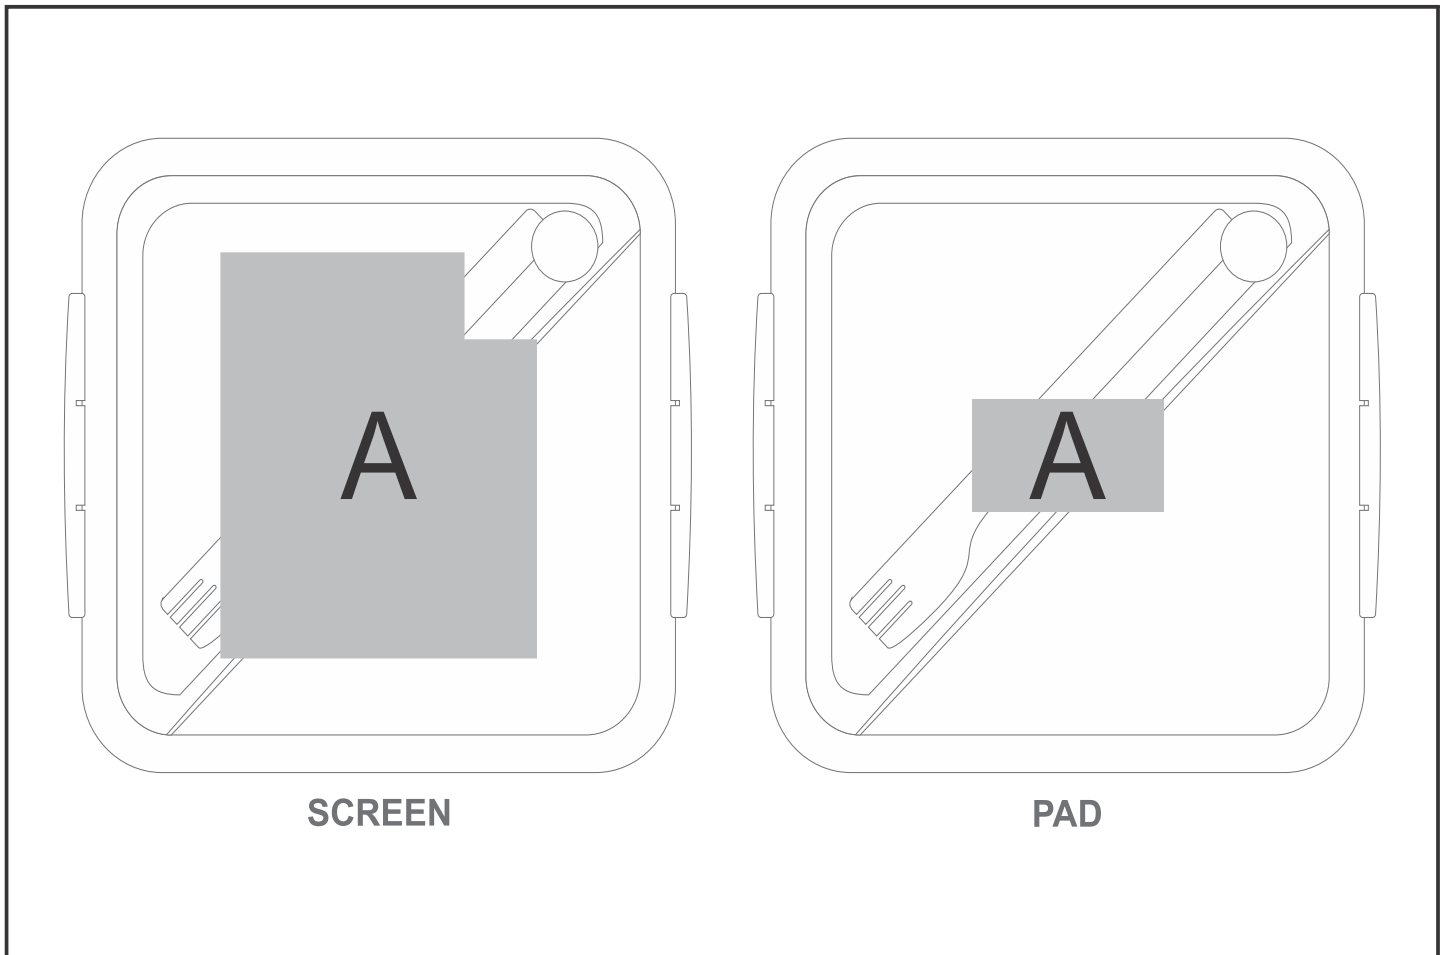

# GIFT-17424

Altitude Yummy Lunch Box

## Need to know:

- Includes 1-Colour, 1-Position Pad Print (setup fee applies)

## Branding Options:

Position	Branding Method (Branding Code)	No. of Colours	Dimension
A	Screen Print (SB)	1 Colour	100mm wide x 120mm high
A	Pad Printing (PC)	4 Colours	60mm wide x 33mm high